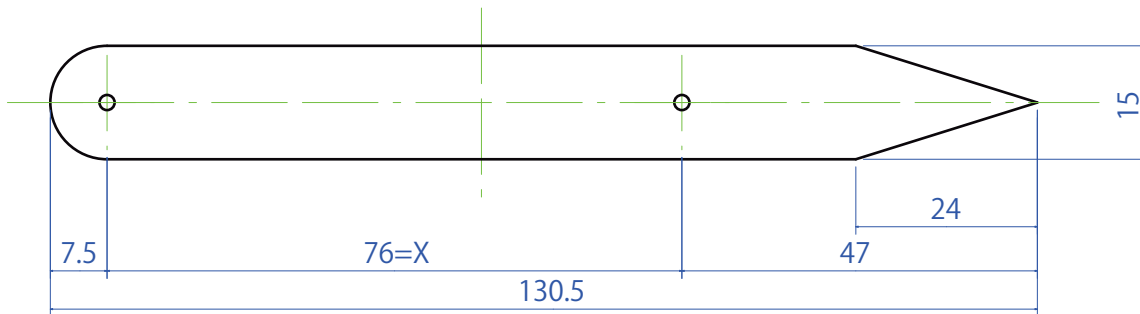

GOLDEN RATIO COMPASS DRAWING

download
publishing

(A)

(B)

(C)

(D)

1. Print on the scale of 1:1.
2. Stick this drawing on pasteboard.
3. Cut and assemble it.

X : Y = 1.618