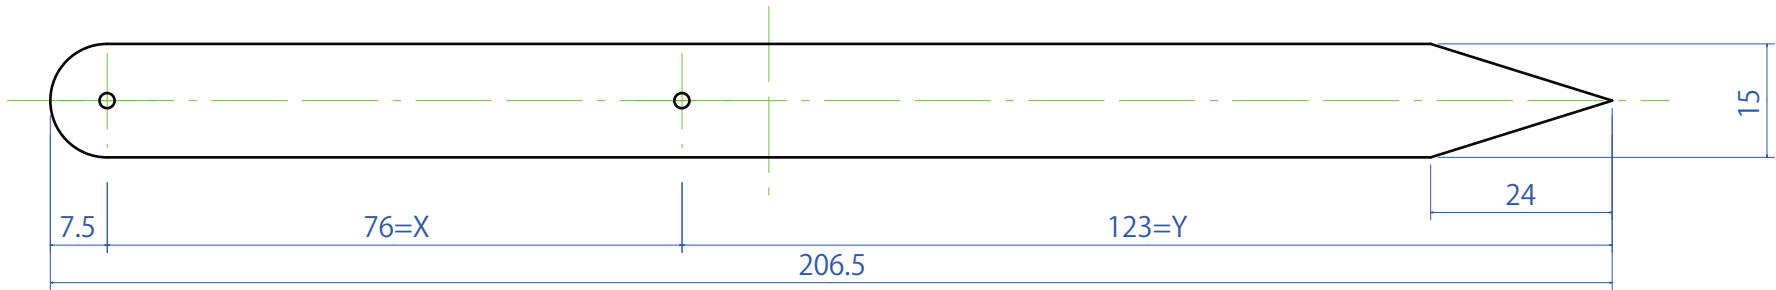

GOLDEN RATIO COMPASS DRAWING

download
publishing

(A)

(B)

(C)

(D)

1. Print on the scale of 1:1.
2. Stick this drawing on pasteboard.
3. Cut and assemble it.

X : Y = 1.618