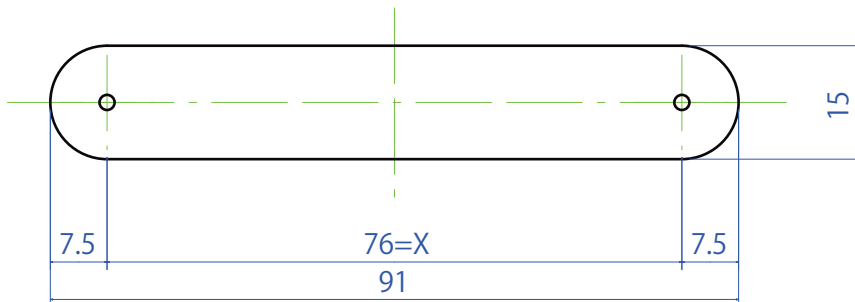

GOLDEN RATIO COMPASS DRAWING

download
publishing

(A)

(B)

(C)

(D)

1. Print on the scale of 1:1.
2. Stick this drawing on pasteboard.
3. Cut and assemble it.

X : Y = 1.618