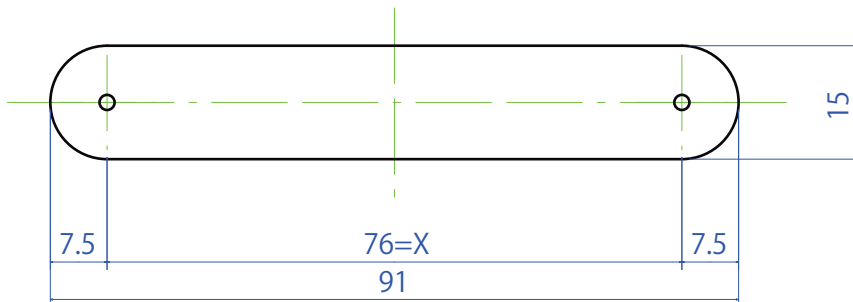

GOLDEN RATIO COMPASS DRAWING

download
publishing

(A)

(B)

(C)

(D)

1. Print on the scale of 1:1.
2. Stick this drawing on pasteboard.
3. Cut and assemble it.

X : Y = 1.618