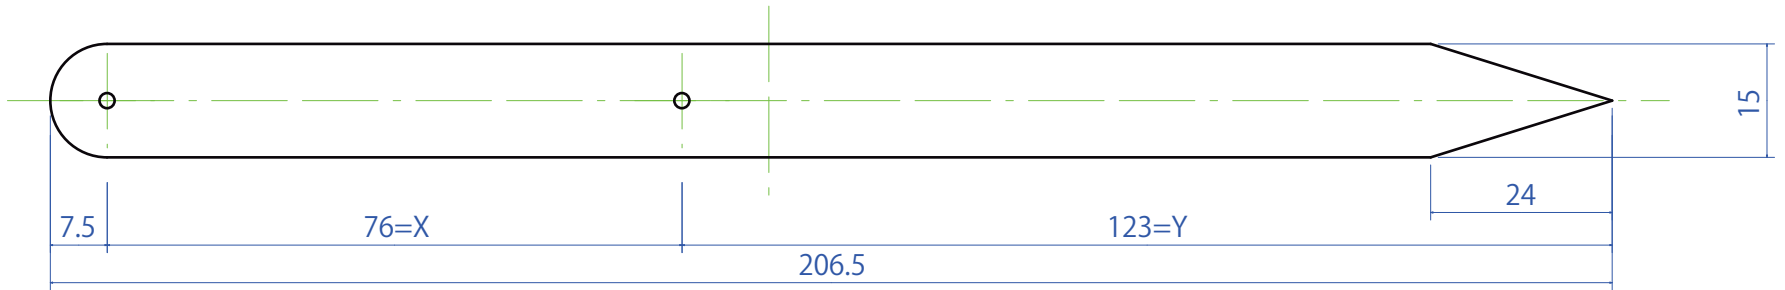

GOLDEN RATIO COMPASS DRAWING

download
publishing

(A)

(B)

(C)

(D)

1. Print on the scale of 1:1.
2. Stick this drawing on pasteboard.
3. Cut and assemble it.

X : Y = 1.618